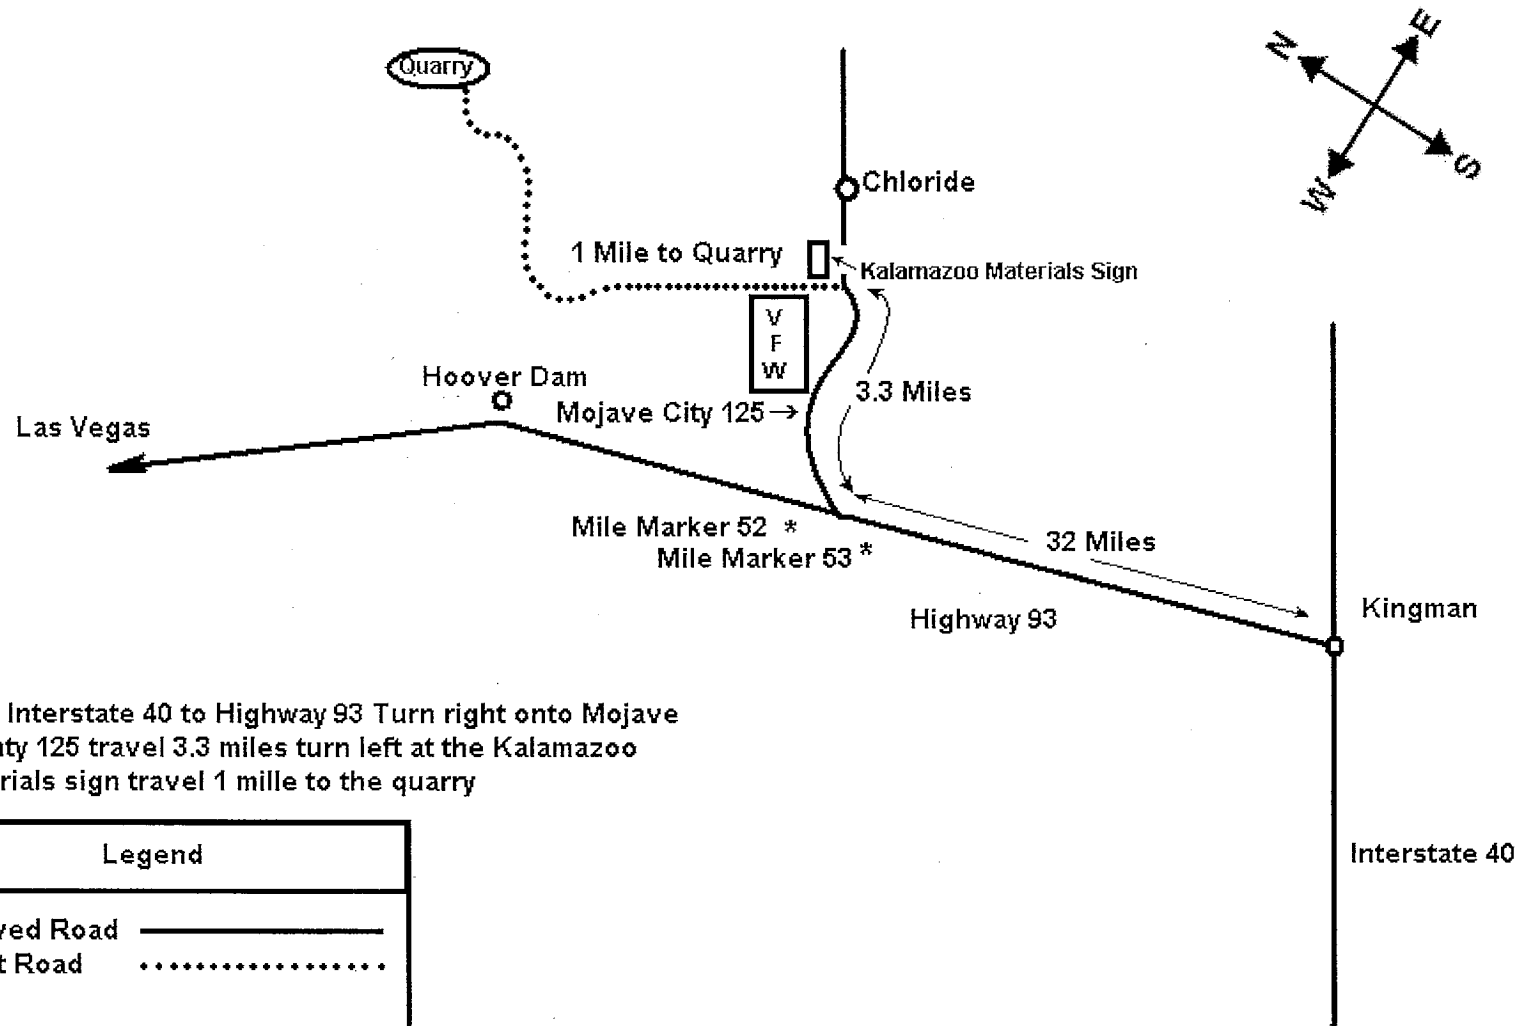

# Chloride Quarry

Take Interstate 40 to Highway 93 Turn right onto Mojave County 125 travel 3.3 miles turn left at the Kalamazoo Materials sign travel 1 mile to the quarry

Legend	
Paved Road	—————
Dirt Road	.....